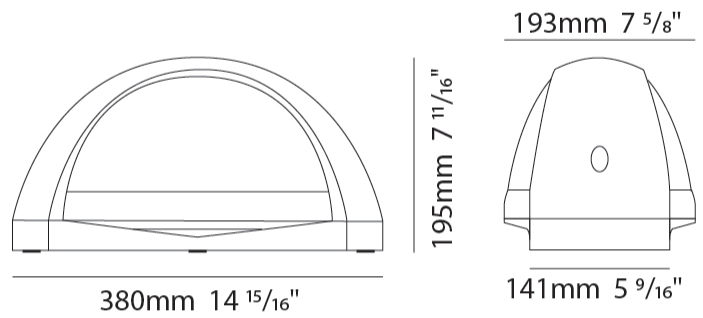

GENERAL

Series: Mistral
Brand: Side
Division: Exterior
Mounting Type: Surface
Mounting Location: Wall
Subcategory: Wall Effect

PHYSICAL

Shape: Abstract
Length (mm): 380
Length (in): 14 ¹⁵/₁₆
Width (mm): 193
Width (in): 7 ⁵/₈
Extension (mm): 195
Extension (in): 7 ¹¹/₁₆
Light Distribution: Direct
Weight (kg): 6
Weight (lbs): 13.2
Diffuser: Frosted tempered glass
Gasket: Silicon rubber
Fixture Finish: WHI / BLK / GRY
Fixture Material: Aluminum Die Cast

ELECTRICAL

Lamp Type: LED (Zhaga Standard)
Input Wattage (W): 25
Total Output Wattage (W): 22
Dimming: Non-Dimmable
Driver Included: Yes
Driver Location: Integrated
Driver Type: Constant Current - Universal
Driver Class: Class 2
Input Voltage (V): 120 - 277
Constant Current (MA): 500
Upon Request: (Not included - see components [IP65 or higher enclosure to be supplied by others]) Remote: 0-10Vdc dimming / Phase dimming @120Vac only

LED

Color Temperature (°K): 3000 / 4000
Max. Delivered Lumen (lm): 1269.4 / 1428
Nominal Lumen (lm): 2400 / 2700
CRI: >80 CRI
Efficiency (%): 99.8
Lamp Life (hrs): 50000

OPTICAL

Reflector: Pure Aluminium Reflector
Beam Angle: Symmetric

RATINGS AND CERTIFICATIONS

Certified By: Certified for North American Standards
IP rating: IP65